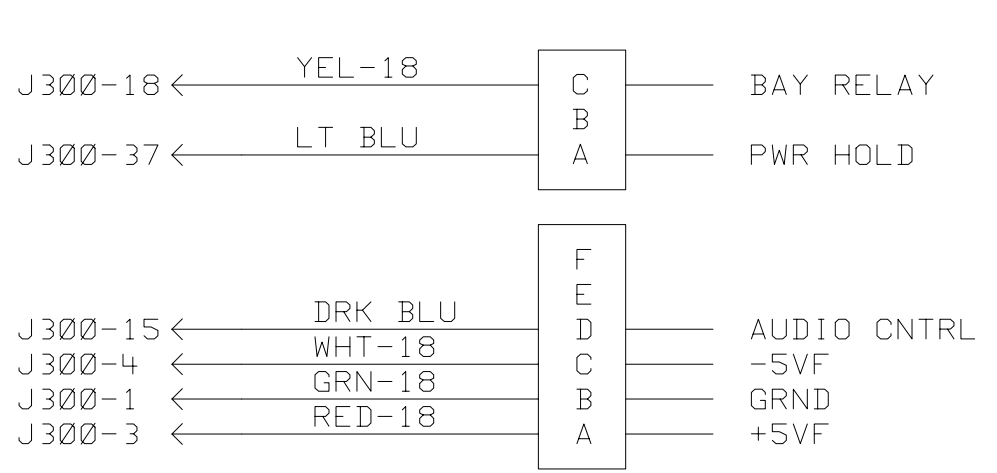

34 ECU Wiring ECM-555 04/15/2005

One Point Gnd Common ECU to the Frame.

Indicates 24 pin connection in the wiring harness. Amphenol 24-28S Plug/Socket