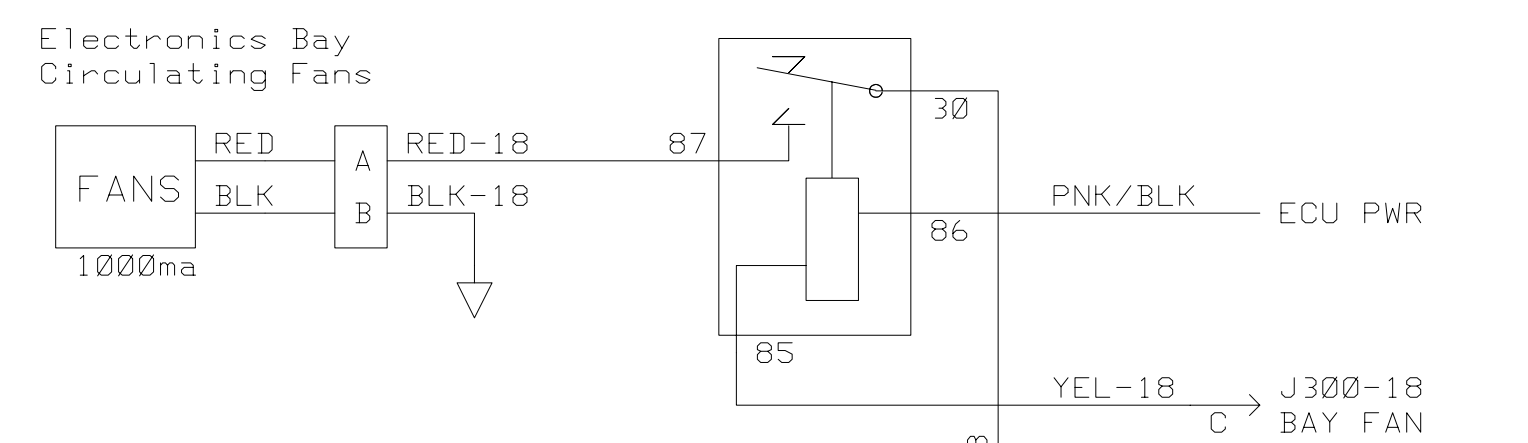

34 ECU Wiring ECM-555 04/15/2005

One Point Gnd Common ECU to the Frame.

Indicates 24 pin connection in the wiring harness. Amphenol 24-28S Plug/Socket