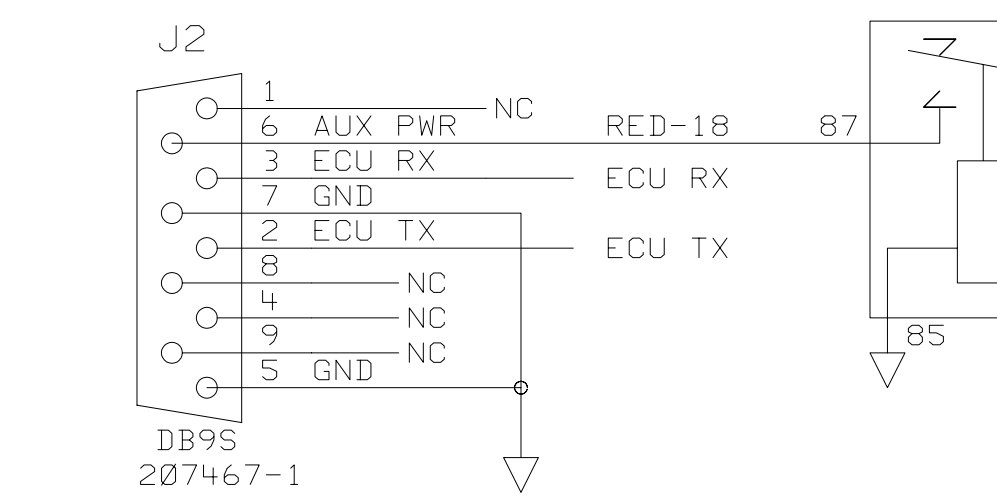

34 ECU Wiring ECM-555 04/15/2005

One Point Gnd Common ECU to the Frame.

Indicates 24 pin connection in the wiring harness. Amphenol 24-28S Plug/Socket