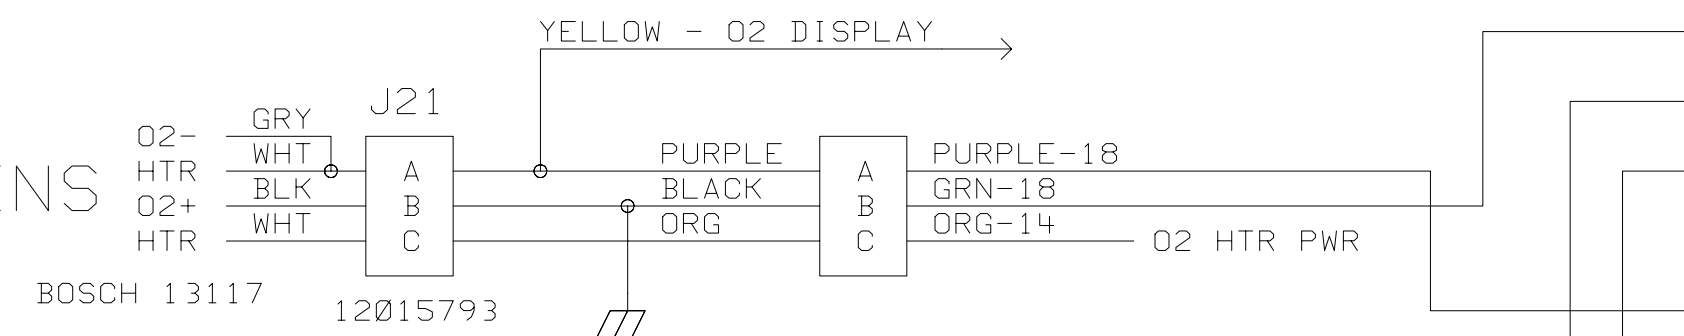

34 ECU Wiring ECM-555 04/15/2005

One Point Gnd Common ECU to the Frame.

Indicates 24 pin connection in the wiring harness. Amphenol 24-28S Plug/Socket