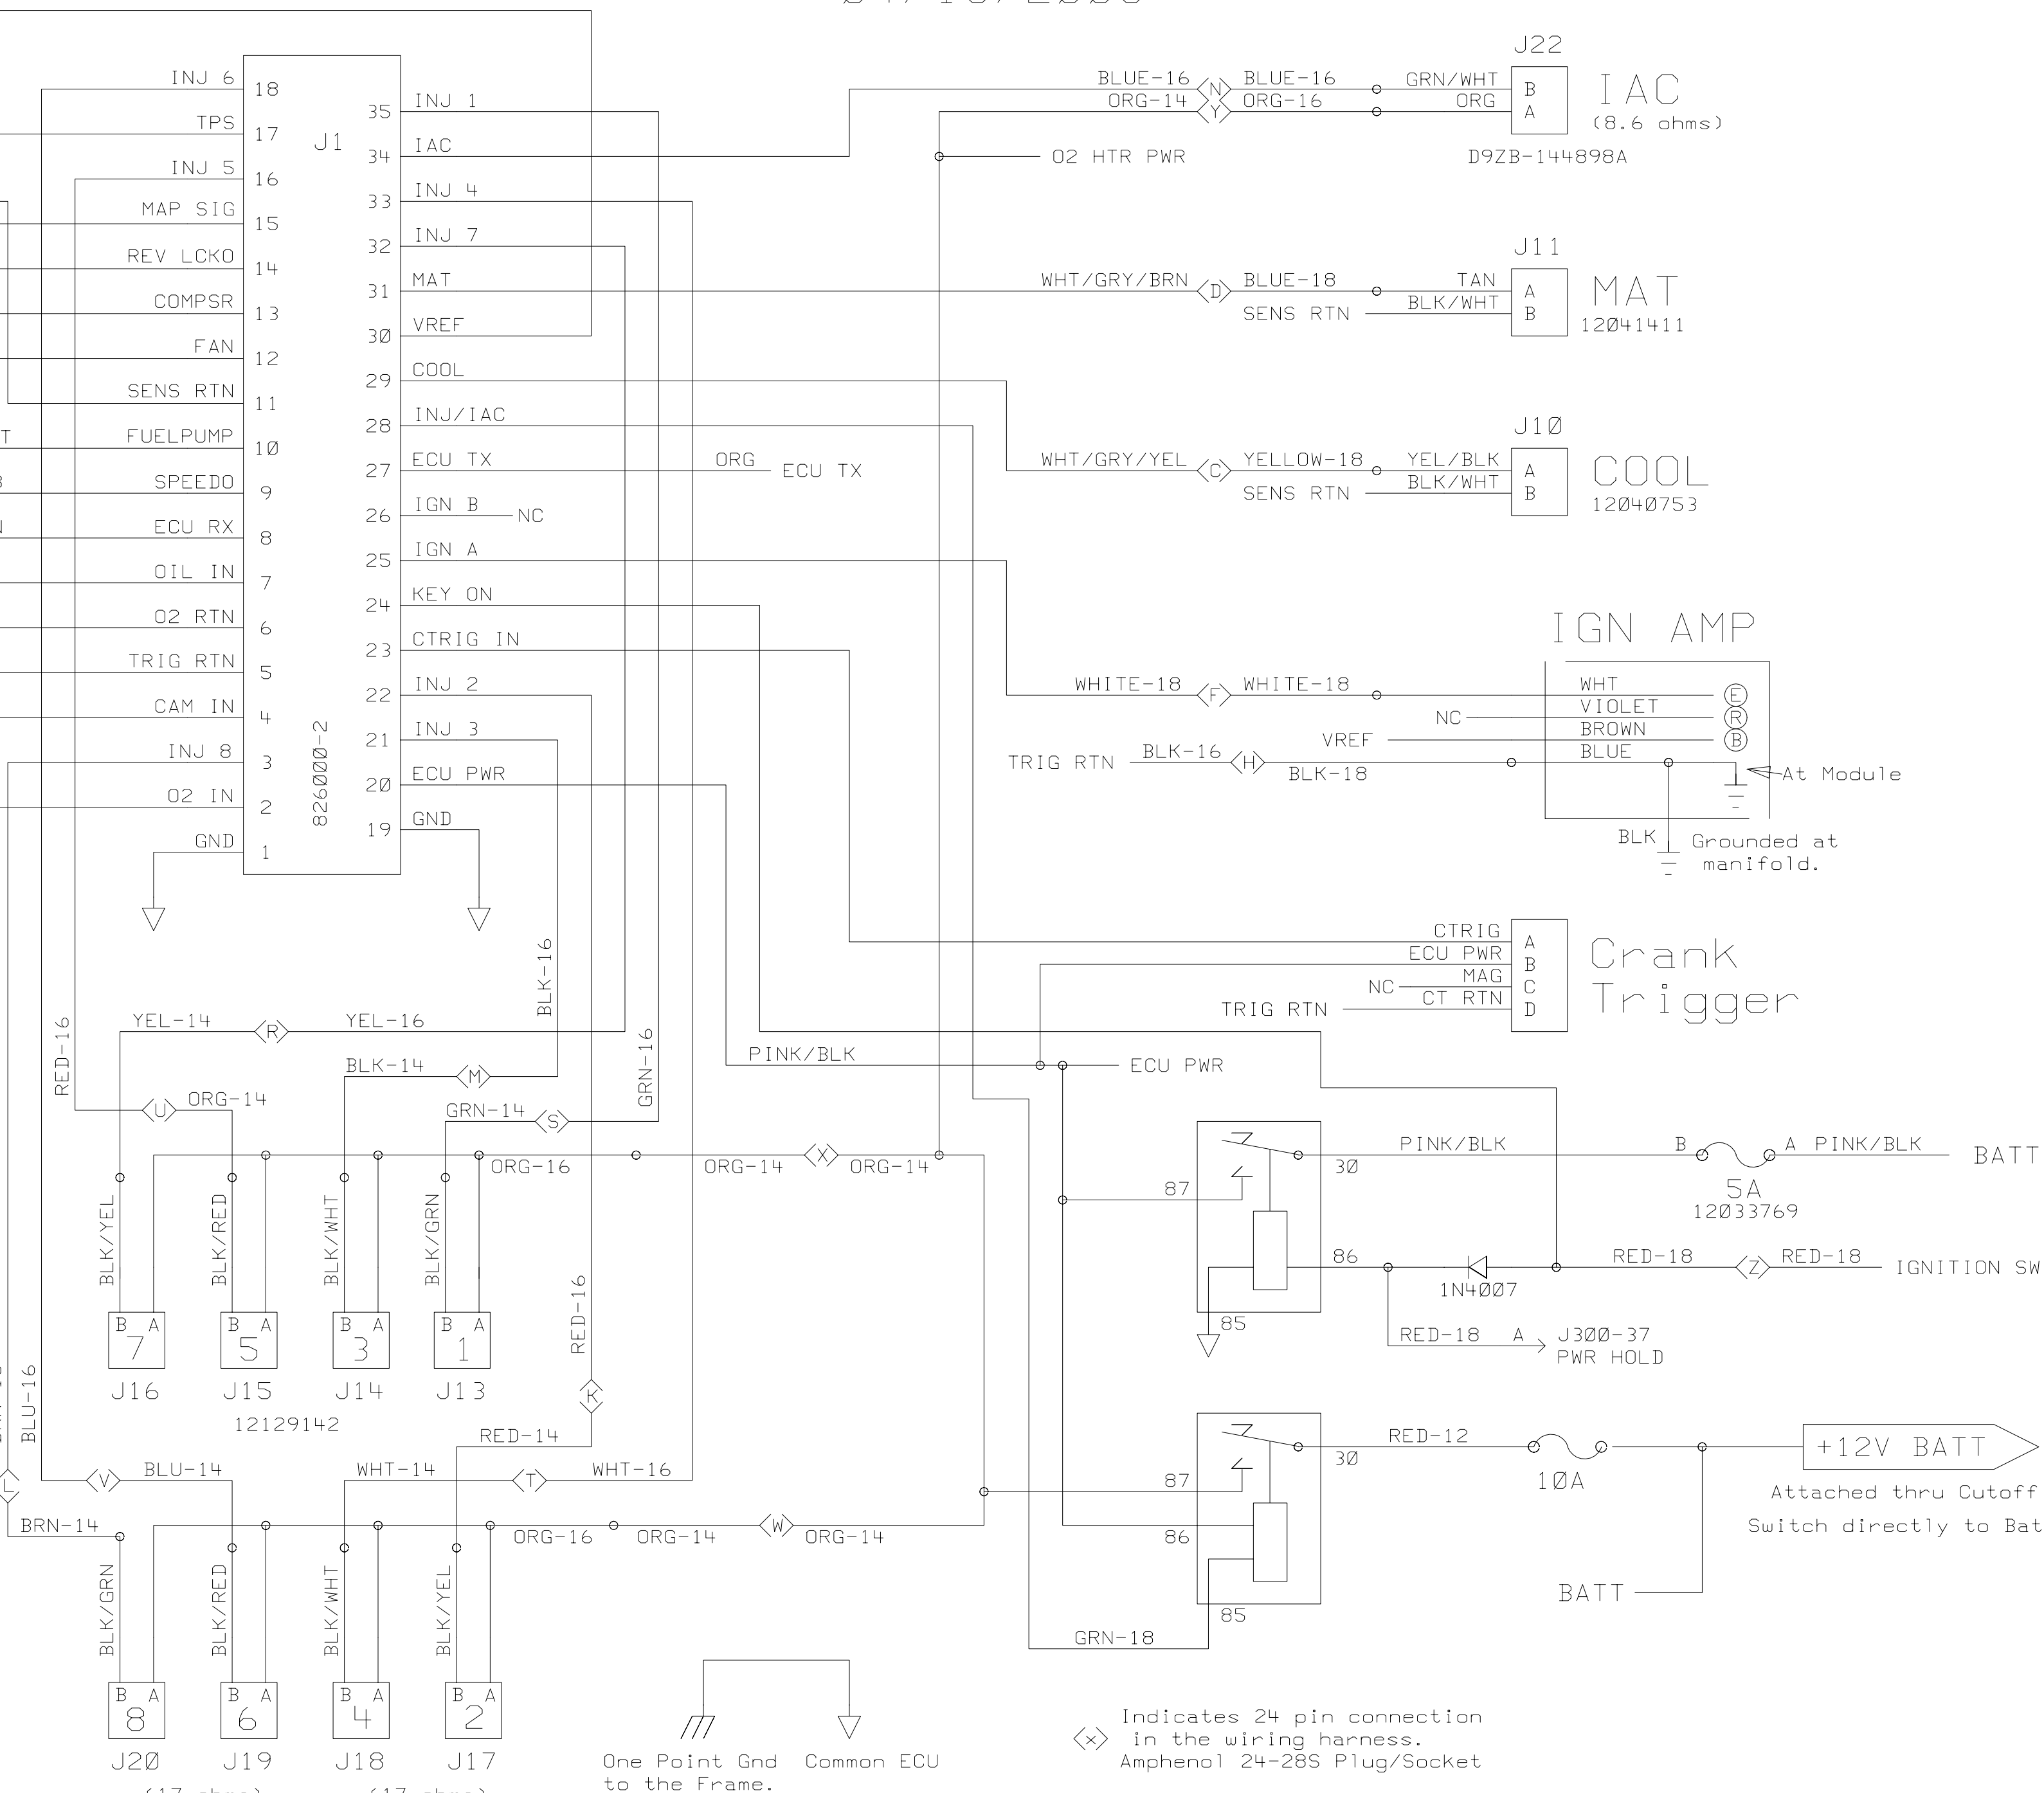

34 ECU Wiring ECM-555 04/15/2005

One Point Gnd Common ECU to the Frame.

Indicates 24 pin connection in the wiring harness. Amphenol 24-28S Plug/Socket