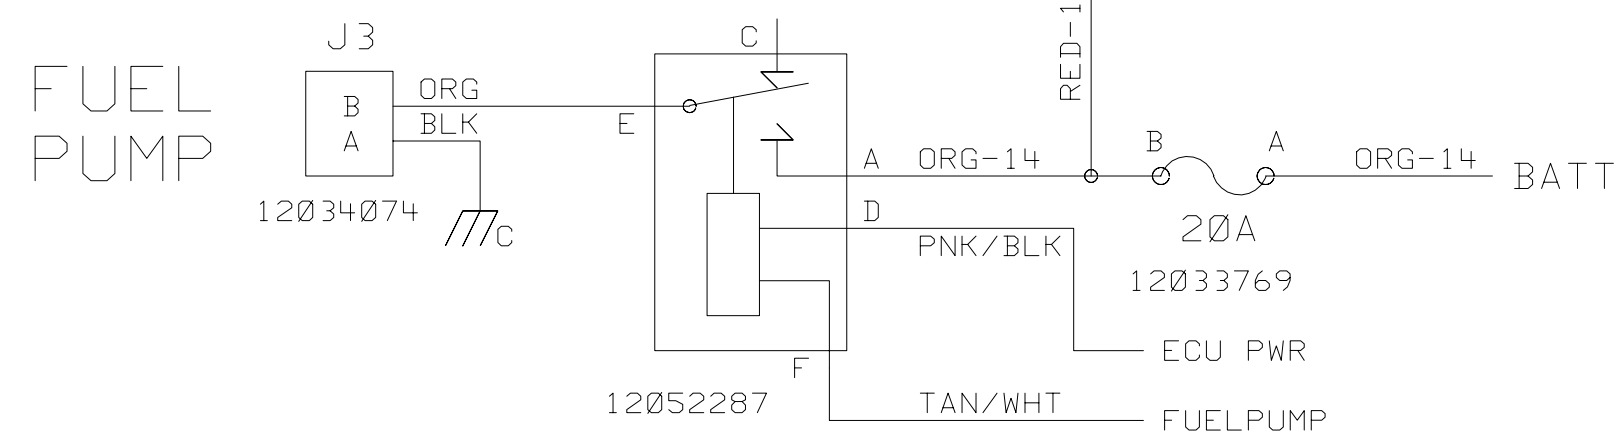

34 ECU Wiring ECM-555 04/15/2005

One Point Gnd Common ECU to the Frame.

Indicates 24 pin connection in the wiring harness. Amphenol 24-28S Plug/Socket