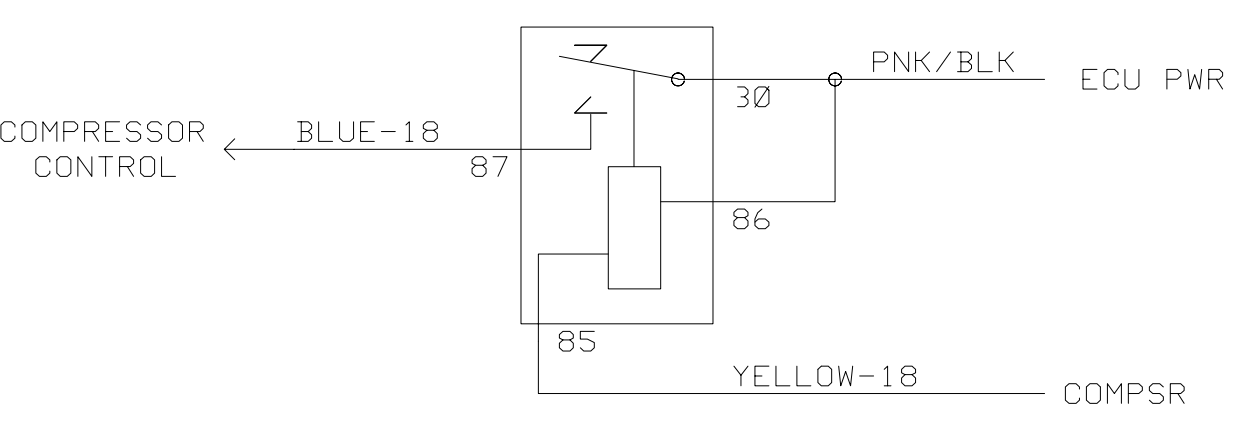

34 ECU Wiring ECM-555 04/15/2005

One Point Gnd Common ECU to the Frame.

Indicates 24 pin connection in the wiring harness. Amphenol 24-28S Plug/Socket