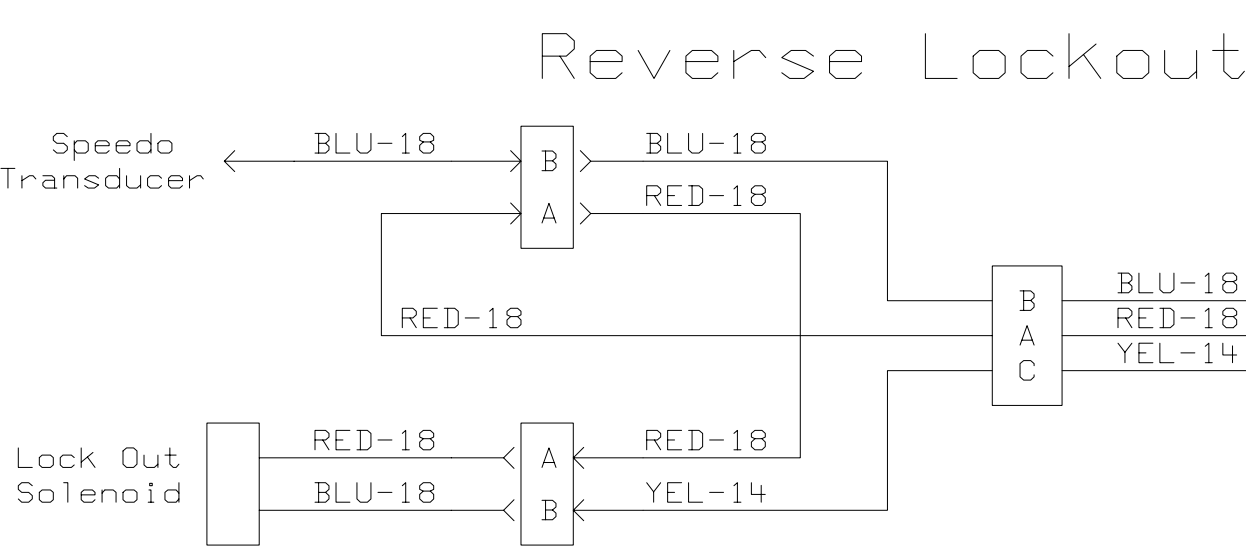

34 ECU Wiring ECM-555 04/15/2005

One Point Gnd Common ECU to the Frame.

Indicates 24 pin connection in the wiring harness. Amphenol 24-28S Plug/Socket