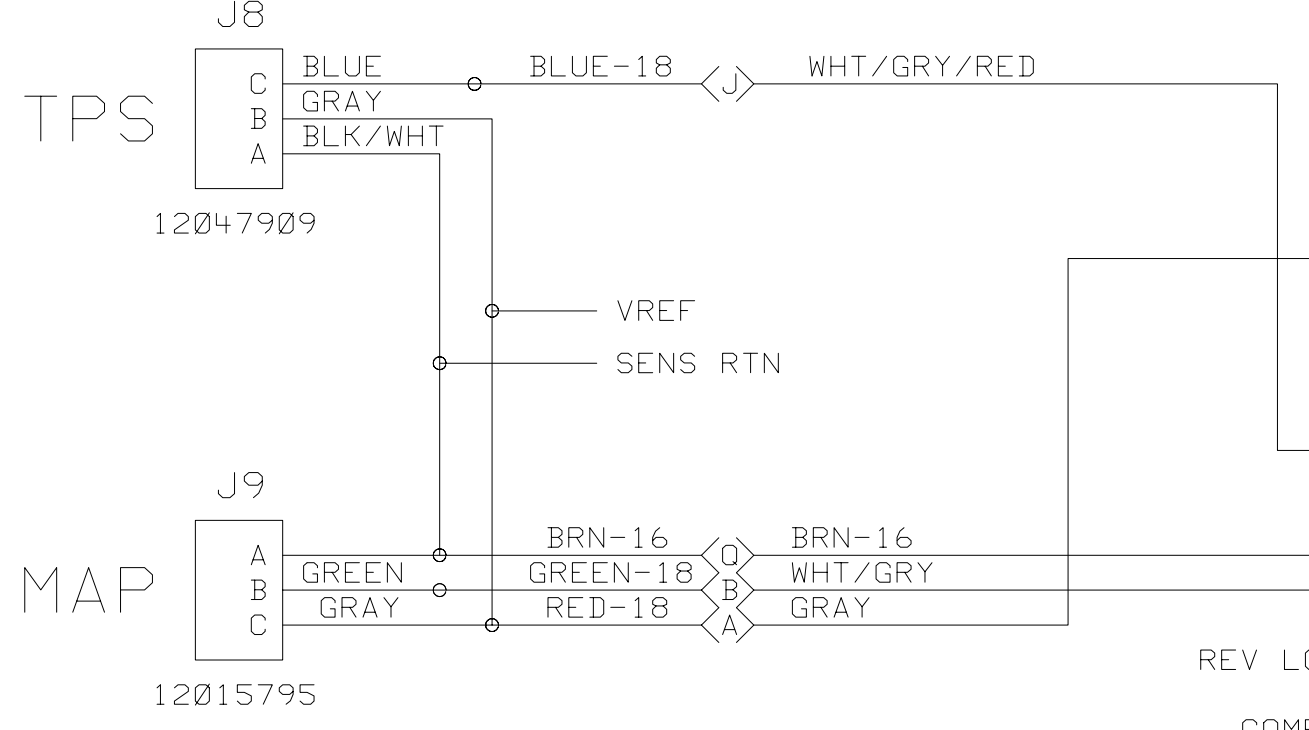

34 ECU Wiring ECM-555 04/15/2005

One Point Gnd Common ECU to the Frame.

Indicates 24 pin connection in the wiring harness. Amphenol 24-28S Plug/Socket