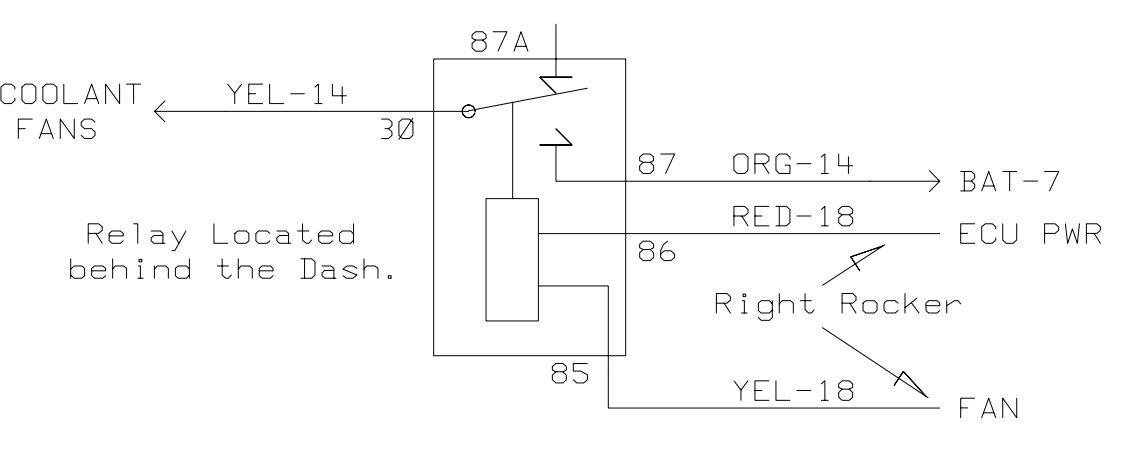

34 ECU Wiring ECM-555 04/15/2005

One Point Gnd Common ECU to the Frame.

Indicates 24 pin connection in the wiring harness. Amphenol 24-28S Plug/Socket