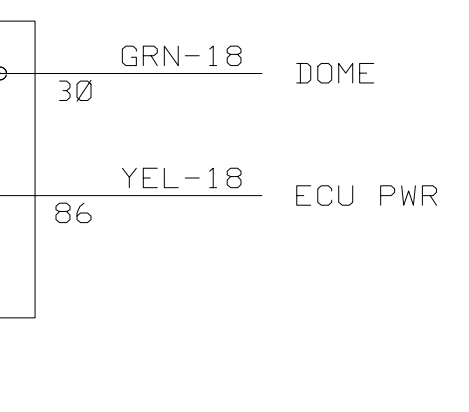

34 ECU Wiring ECM-555 04/15/2005

One Point Gnd Common ECU to the Frame.

Indicates 24 pin connection in the wiring harness. Amphenol 24-28S Plug/Socket