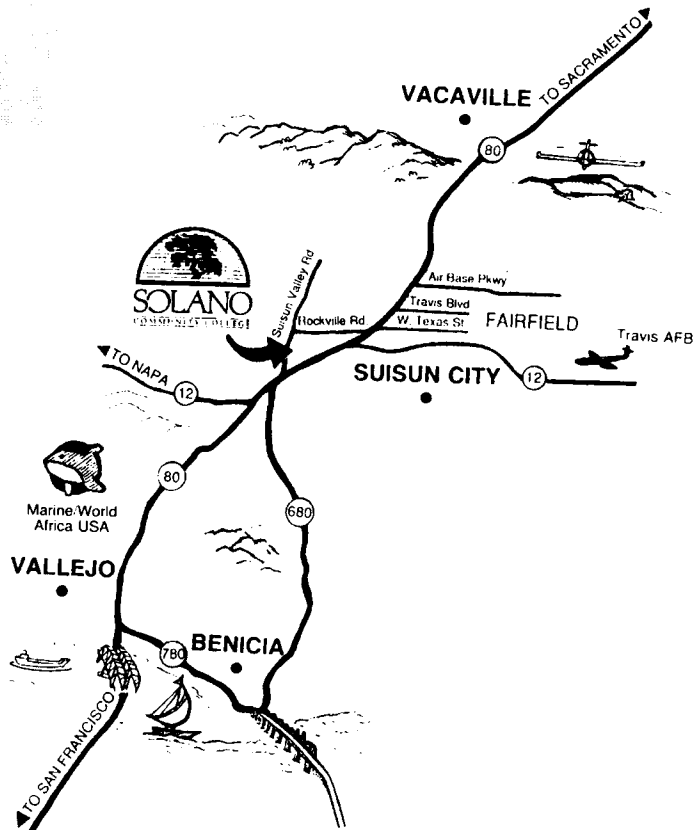

Where We're Located

Solano Community College is located on Suisun Valley Road, just off Interstate 80, nine miles northeast of Vallejo, and five miles southwest of Fairfield. From I-80 in either direction, take the Suisun Valley Road exit, turn left at the stop sign. The campus is located approximately one-half mile north of the freeway. For visitor parking take the first entrance (on your right) into the campus, and park in Student Lot #1 where visitor parking is marked.