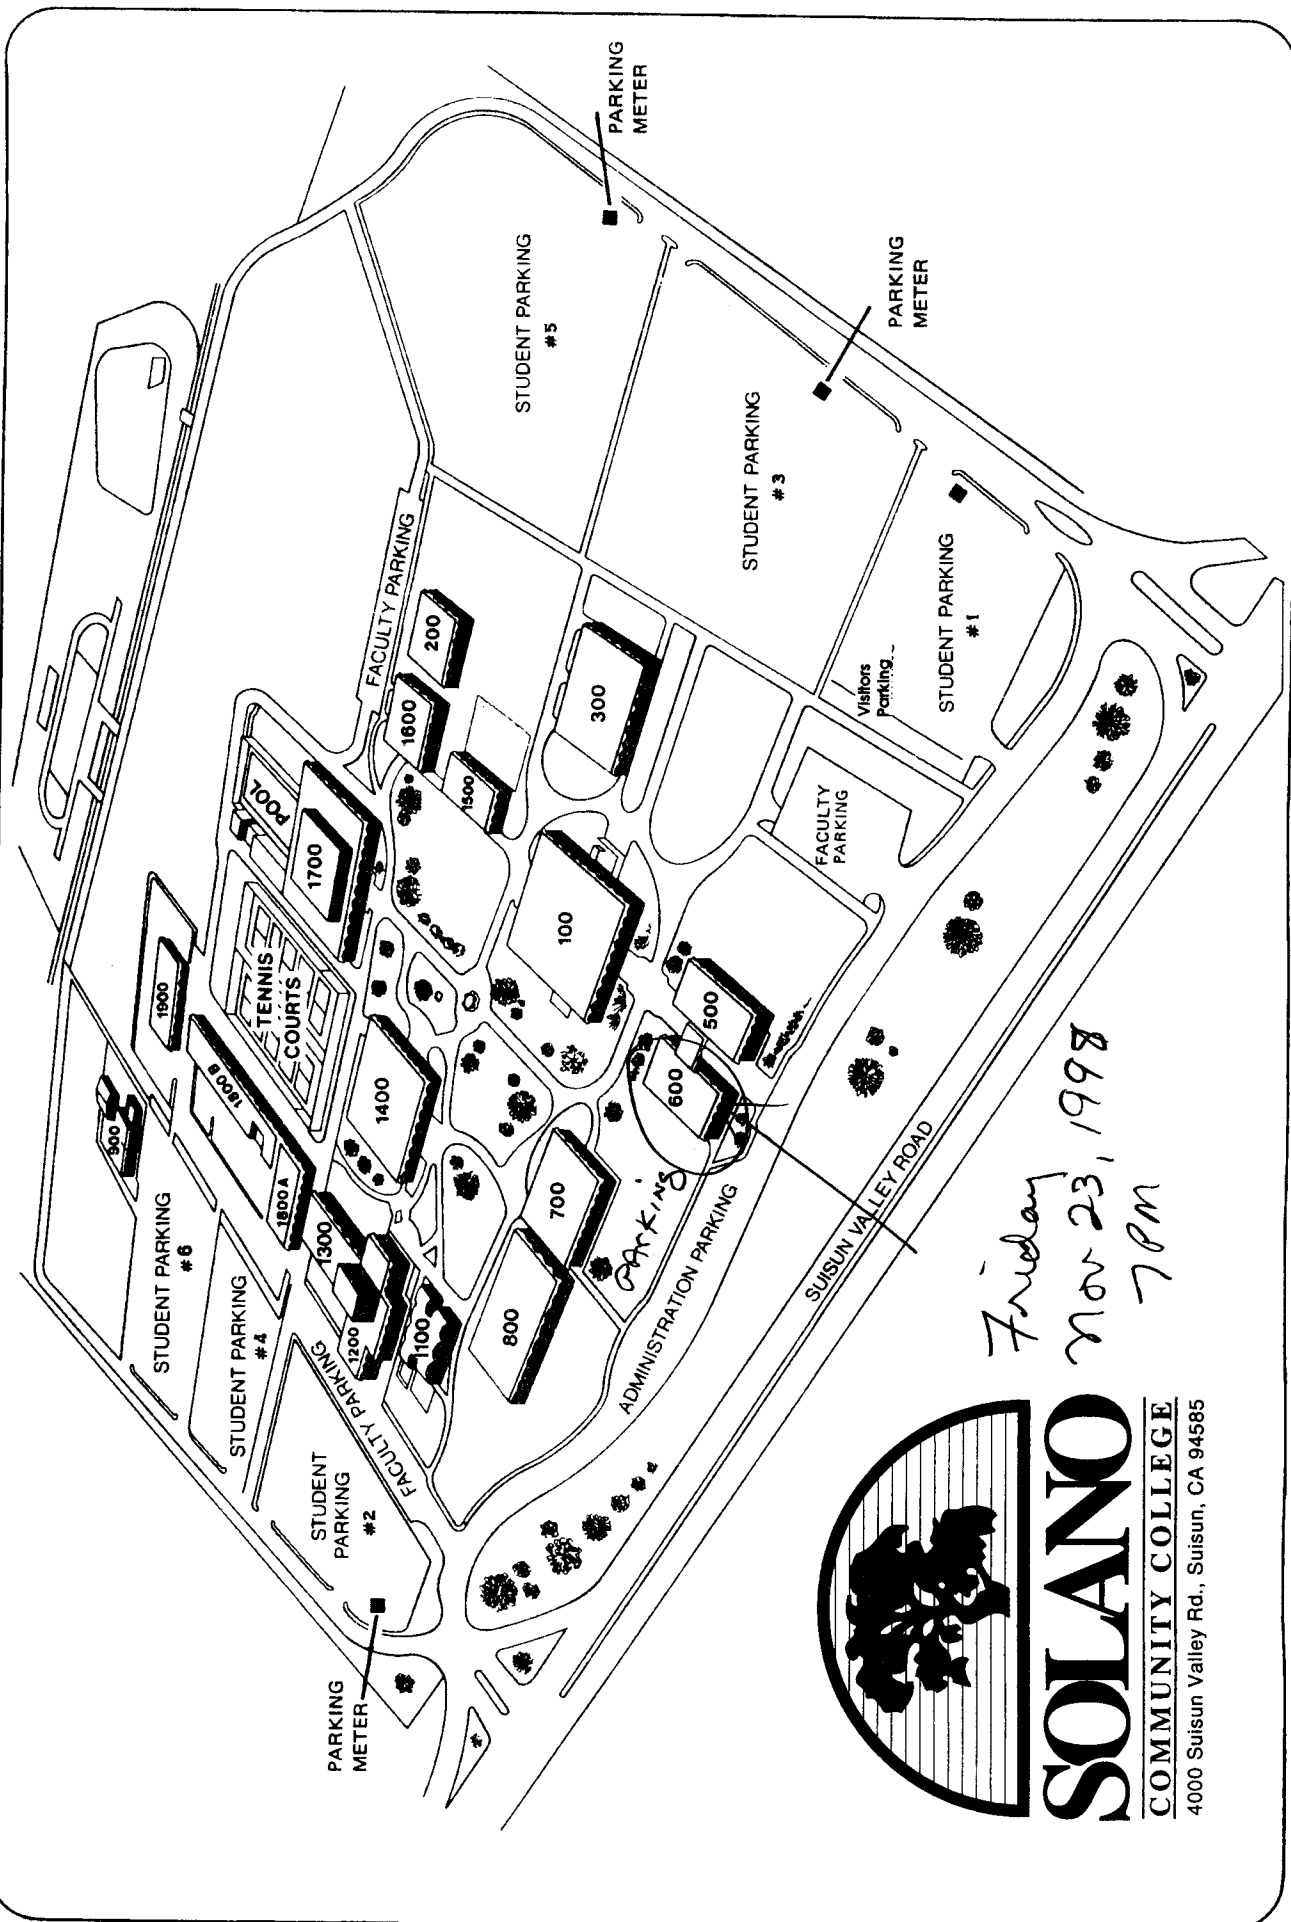

Where We're Located

Solano Community College is located on Suisun Valley Road, just off Interstate 80, nine miles northeast of Vallejo, and five miles southwest of Fairfield. From I-80 in either direction, take the Suisun Valley Road exit, turn left at the stop sign. The campus is located approximately one-half mile north of the freeway. For visitor parking take the first entrance (on your right) into the campus, and park in Student Lot #1 where visitor parking is marked.

Parking

Parking regulations are enforced when day and evening classes are in session. All students enrolled in coursework on campus and those who regularly use facilities must purchase parking decals. Special car pooling spaces are available through Rideshare.

Visitors can park in Lot #1 if they plan to be on campus for 30 minutes or less. Otherwise, they should purchase a \$1 ticket (four quarters) from the red meter in the parking lot.

Friday
Nov 23, 1998
7 PM