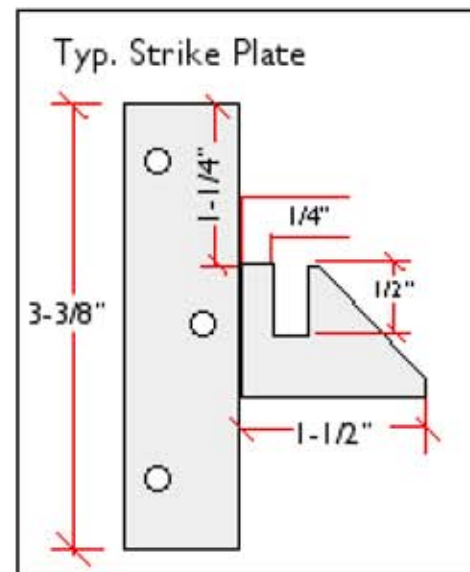

Rocky Mountain latch and Dead Bolt prep
E304, E414, E236, E701, E504

Illustrating a Left-Hand-In swing
(Viewed from the property side)