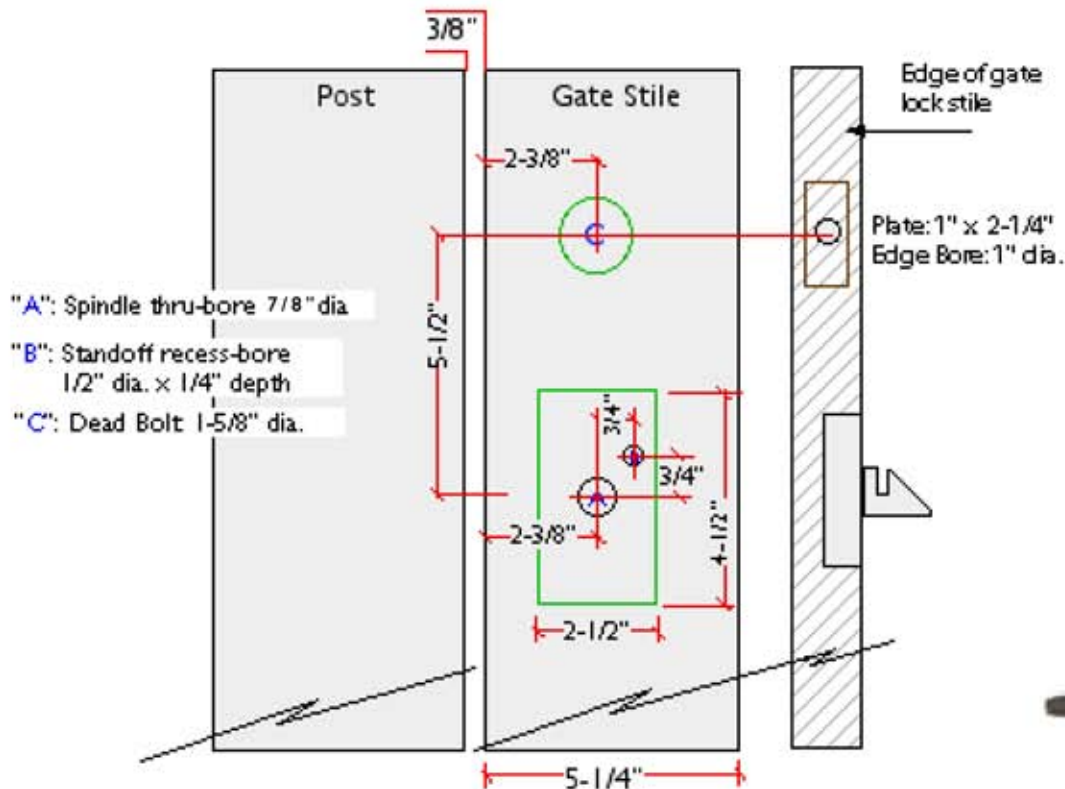

Rocky Mountain latch and Dead Bolt prep
E304, E414, E236, E701, E504

Illustrating a Left-Hand-In swing
(Viewed from the property side)