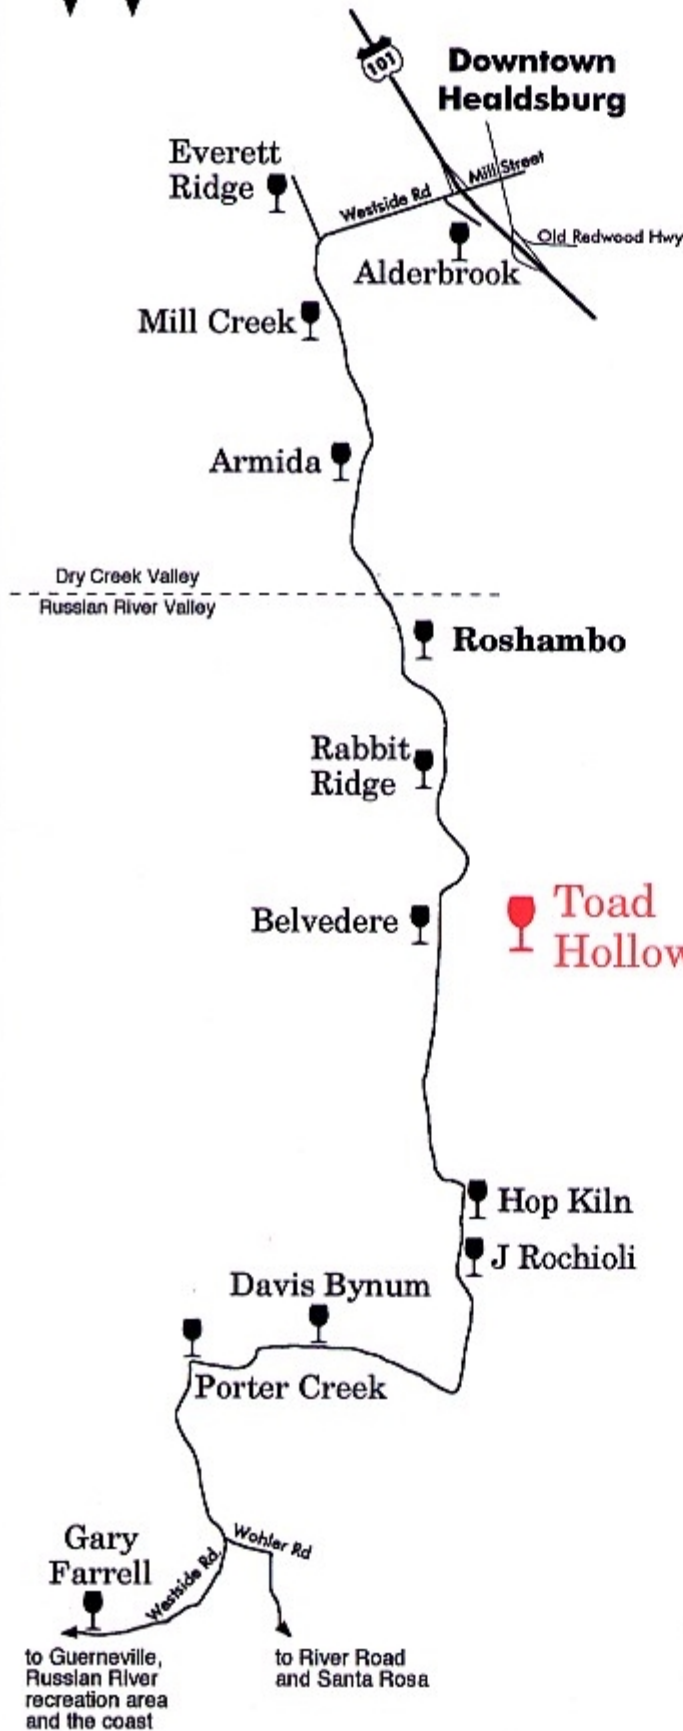

Westside Wineries

On Hwy 101 from the south take the Central Healdsburg off ramp and turn left on Mill Street (second light). From the north take the Guerneville/Westside Rd. exit and turn right.

 **Toad Hollow**