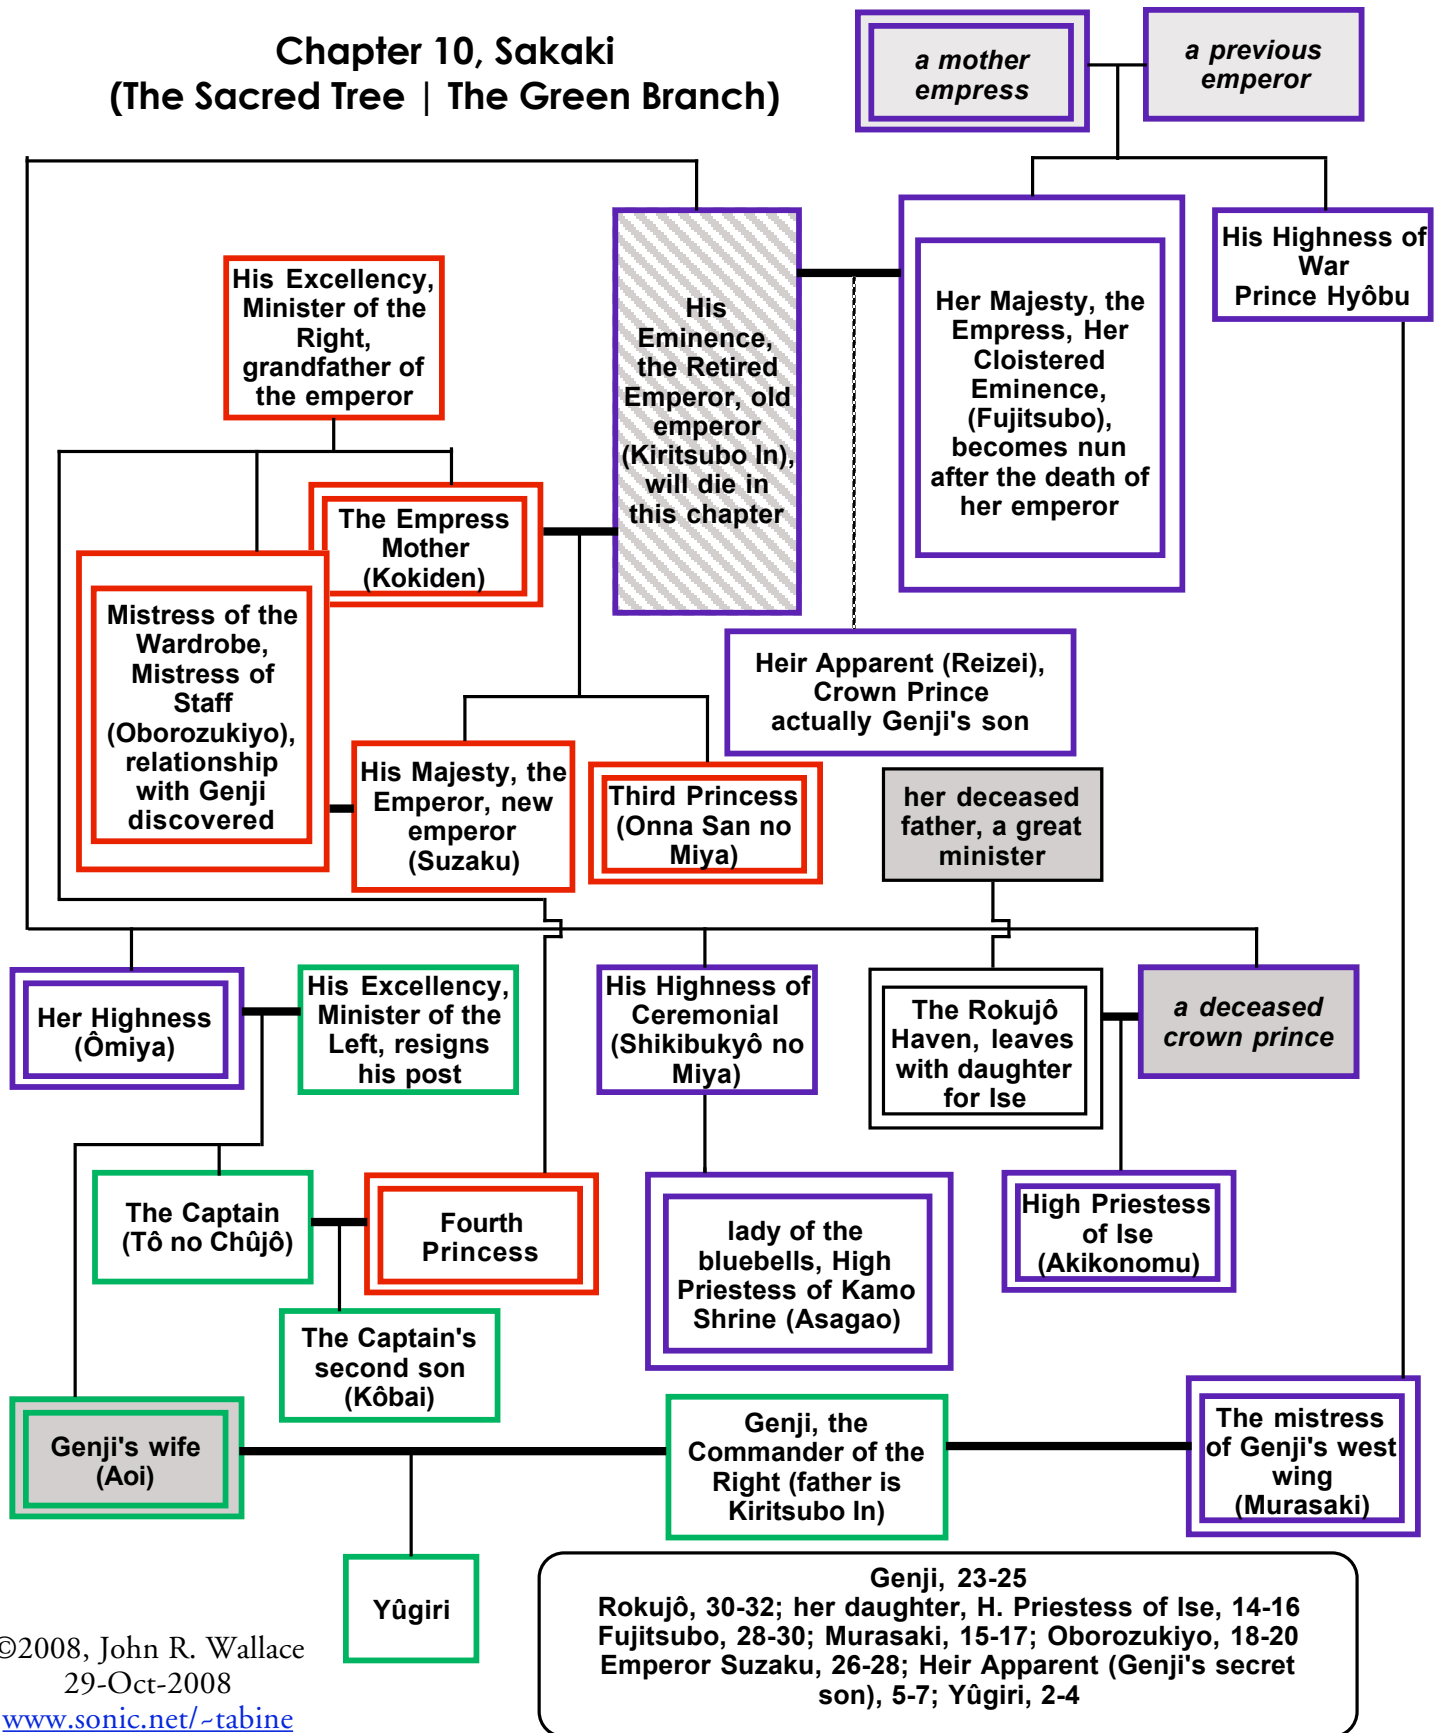

# Chapter 10, Sakaki (The Sacred Tree | The Green Branch)

Genji, 23-25  
Rokujō, 30-32; her daughter, H. Priestess of Ise, 14-16  
Fujitsubo, 28-30; Murasaki, 15-17; Oborozukiyo, 18-20  
Emperor Suzaku, 26-28; Heir Apparent (Genji's secret son), 5-7; Yūgiri, 2-4